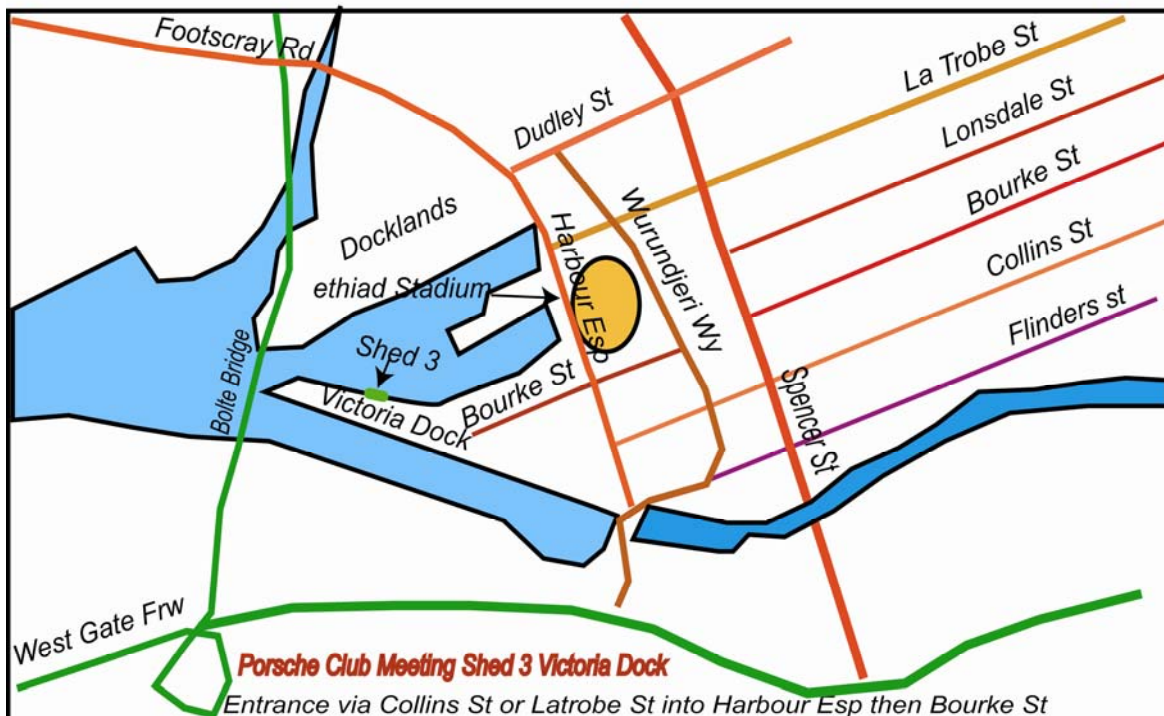

Alma Doepel under sail

You will then have the opportunity to view the restoration of the Alma Doepel at Victoria Dock. A guided tour of the restoration has been organised.

As Porsche owners who already possess a fine appreciation for the power and aerodynamic beauty of exquisite machines, take this opportunity to admire these qualities at another level.

It's one of the most central locations we could find and summer and daylight saving should combine to give us a long, balmy evening to enhance the experience.

Time and Directions

6:30 to 9:30 PM, Shed 3 North Wharf Road, Docklands. Melways Map Ref 2E C7
Follow the private road beyond the public car park to Shed 3 where our parking has been arranged.

Entry to Victoria Dock, viewing the Alma Doepel, food and drinks are all complimentary for members.

New members are most welcome.

Members: complimentary / Guests: \$10 contribution to be collected on the night.